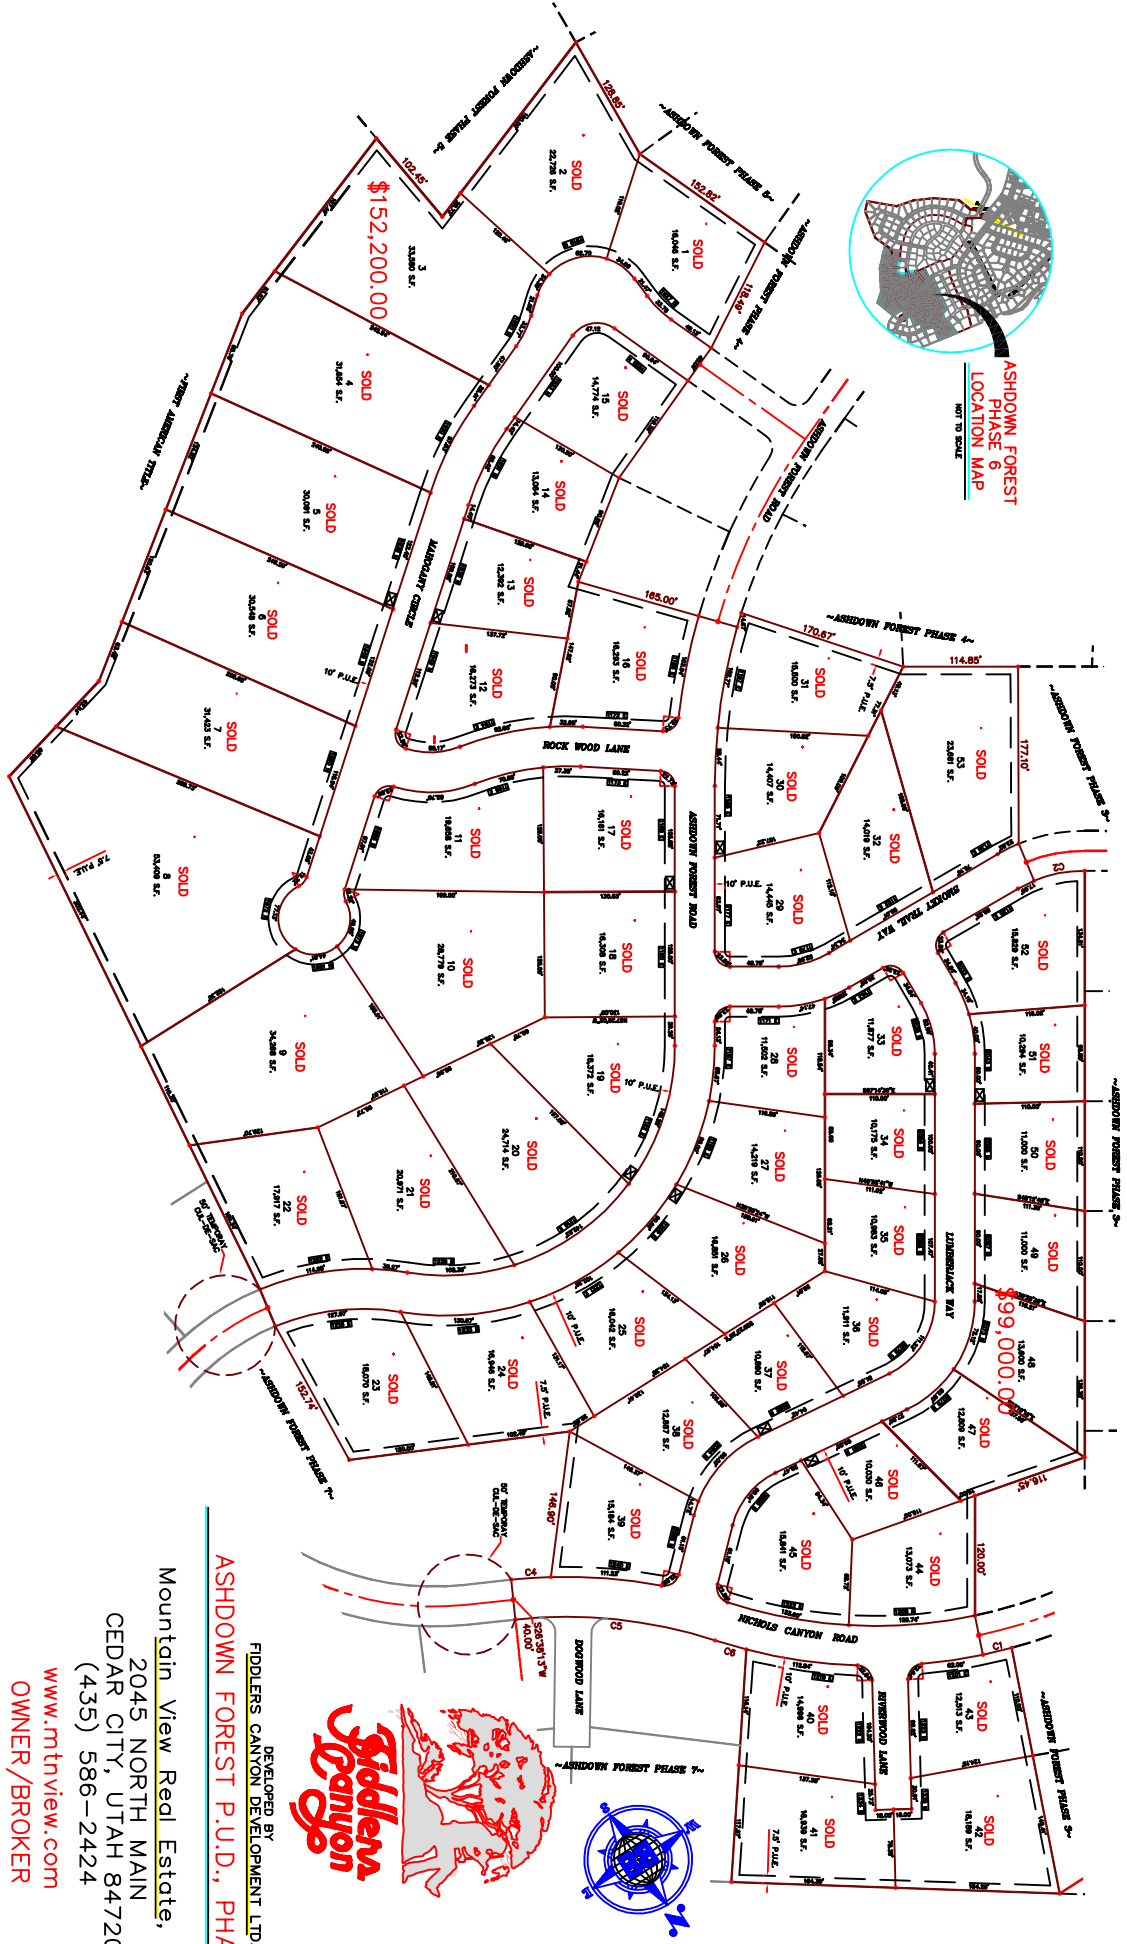

**ASHDOWN FOREST
PHASE 6
LOCATION MAP**
MHT 19 0012

DEVELOPED BY
FIDDLERS CANYON DEVELOPMENT LTD.
ASHDOWN FOREST P.U.D., PHASE 6
Mountain View Real Estate, Inc.
2045 NORTH MAIN
CEDAR CITY, UTAH 84720
(435) 586-2424
www.mtnview.com
OWNER/BROKER